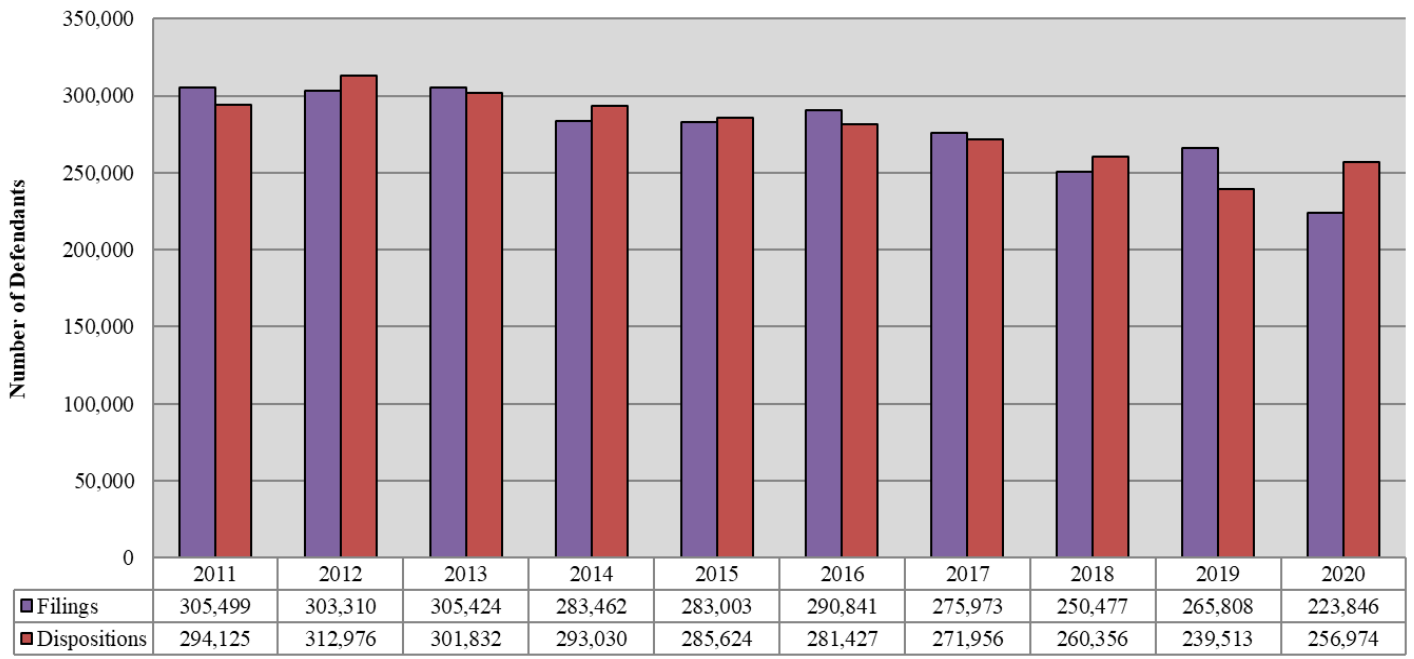

JP Court 10-Year Total Caseload Trend* (Civil, Criminal & Traffic)

Fiscal Year